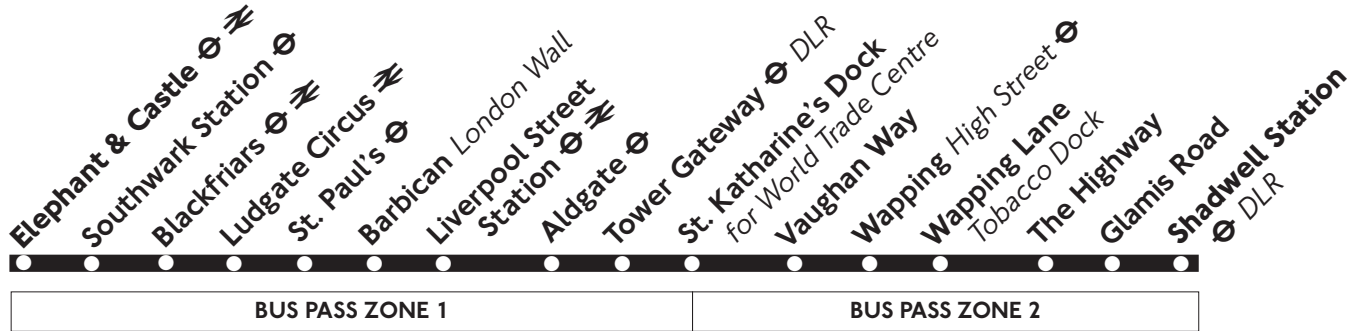

100

Elephant & Castle - Liverpool Street - Shadwell

Daily

Mondays to Fridays

Elephant & Castle	0600	0615	0630	0640	0650		1927	1937	1947	1957		2345
Southwark Station	0606	0621	0636	0646	0656	Then	1935	1943	1953	2003	Then	2351
Ludgate Circus	0610	0625	0640	0650	0700	about	1940	1947	1957	2007	about	2355
Liverpool Street Station Bus Stn	0621	0636	0651	0702	0713	every	1952	1958	2006	2016	every	0004
Aldgate Station	0625	0640	0655	0707	0718	7-8 minutes	1957	2003	2011	2021	12 minutes	0008
Tower Gateway Station DLR	0627	0642	0657	0710	0721	until	2001	2007	2015	2025	until	0010
Wapping High Street, Wapping Lane	0632	0647	0702	0716	0727		2007	2013	2021	2031		0015
Shadwell Station DLR	0637	0652	0707	0722	0733		2012	2018	2026	2036		0020

Saturdays (also Good Friday)

Elephant & Castle	0600	0615	0630		0818	0828		1839	1849	1859	1909		2345
Southwark Station	0606	0621	0636	Then	0824	0834	Then	1845	1855	1905	1915		2351
Ludgate Circus	0609	0624	0639	about	0827	0837	about	1849	1859	1909	1919	Then	2355
Liverpool Street Station Bus Stn	0618	0633	0648	every	0836	0846	every	1858	1908	1918	1928	every	0004
Aldgate Station	0622	0637	0652	12 minutes	0840	0850	7-8 minutes	1902	1912	1922	1932	12 minutes	0008
Tower Gateway Station DLR	0624	0639	0654	until	0842	0852	until	1904	1914	1924	1934	until	0010
Wapping High Street, Wapping Lane	0629	0644	0659		0847	0857		1909	1919	1929	1939		0015
Shadwell Station DLR	0634	0649	0704		0852	0902		1914	1924	1934	1944		0020